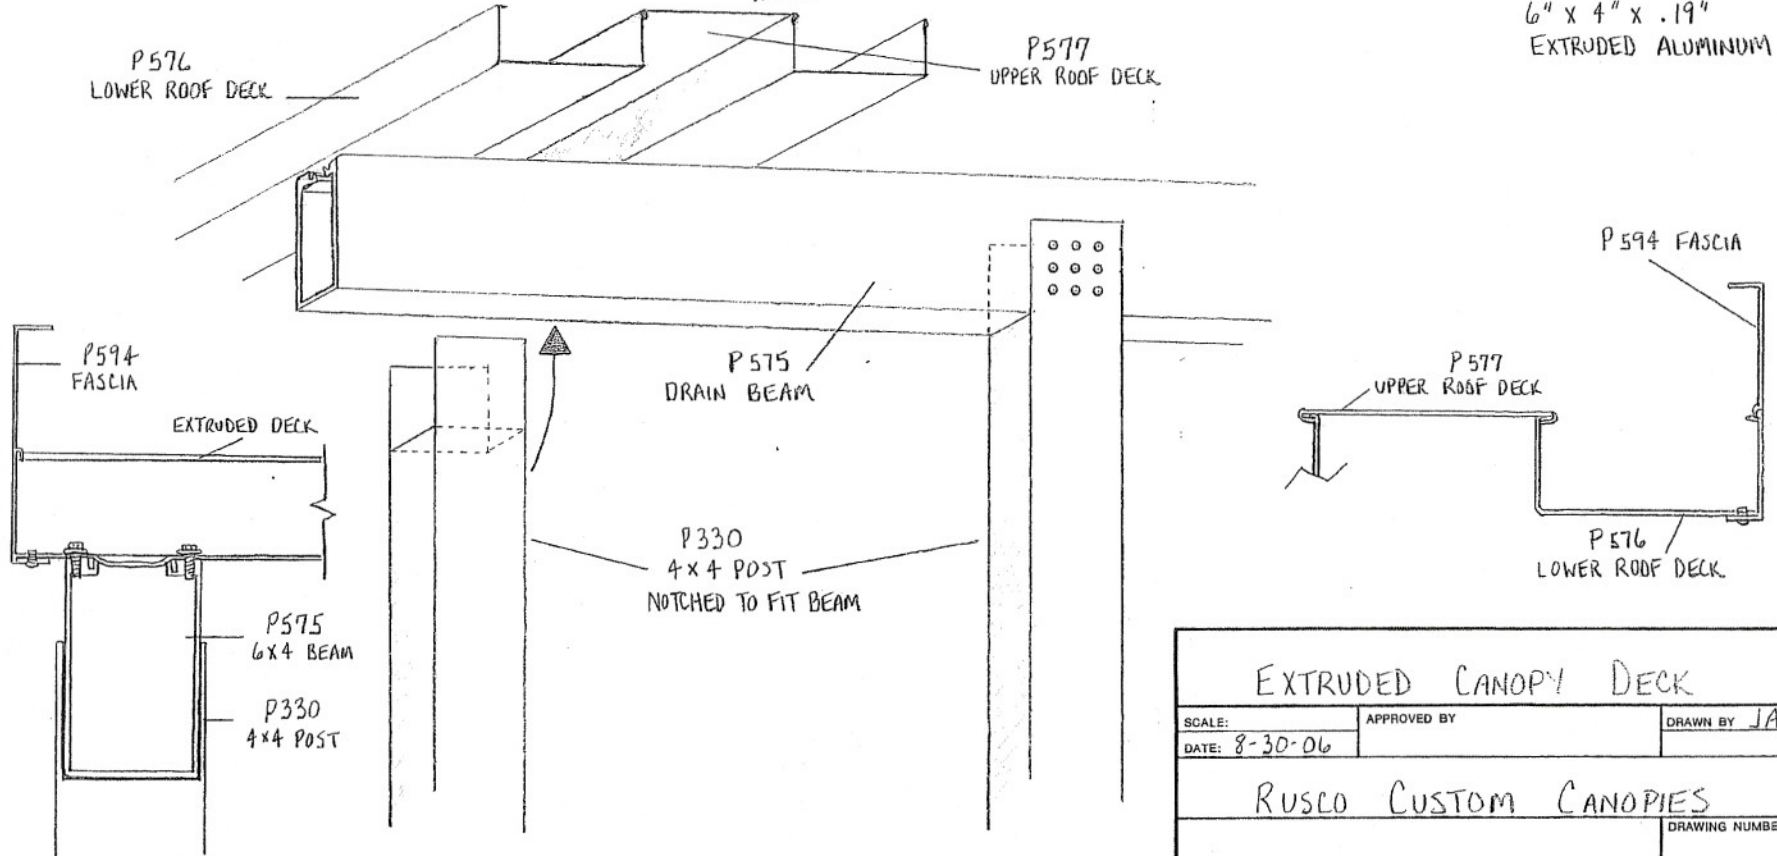

P577 ROOF DECK UPPER
6.908" X .323" X .09"
EXTRUDED ALUMINUM

P576 ROOF DECK LOWER
6.078" X 2.675" X .078"
EXTRUDED ALUMINUM

P594 TRIM FASCIA
6.404" X 1.000" X .070"
EXTRUDED ALUMINUM

P330 POST
4" X 4" X .125"
EXTRUDED ALUMINUM

P575 DRAIN BEAM
6" X 4" X .19"
EXTRUDED ALUMINUM

EXTRUDED CANOPY DECK

SCALE:	APPROVED BY	DRAWN BY JASON
DATE: 8-30-06		

RUSCO CUSTOM CANOPIES

DRAWING NUMBER