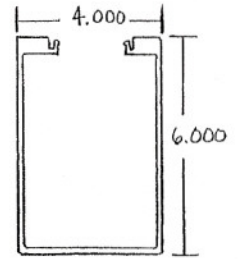

P577 ROOF DECK UPPER
6.908" X .323" X .09"
EXTRUDED ALUMINUM

P576 ROOF DECK LOWER
6.078" X 2.675" X .078"
EXTRUDED ALUMINUM

P594 TRIM FASCIA
6.404" X 1.000" X .070"
EXTRUDED ALUMINUM

P330 POST
4" X 4" X .125"
EXTRUDED ALUMINUM

P575 DRAIN BEAM
6" X 4" X .19"
EXTRUDED ALUMINUM

EXTRUDED CANOPY DECK

SCALE:	APPROVED BY	DRAWN BY JASON
DATE: 8-30-06		

RUSCO CUSTOM CANOPIES

DRAWING NUMBER