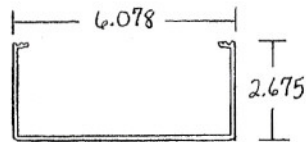

P577 ROOF DECK UPPER
6.908" X .323" X .09"
EXTRUDED ALUMINUM

P576 ROOF DECK LOWER
6.078" X 2.675" X .078"
EXTRUDED ALUMINUM

P594 TRIM FASCIA
6.404" X 1.000" X .070"
EXTRUDED ALUMINUM

P330 POST
4" X 4" X .125"
EXTRUDED ALUMINUM

P575 DRAIN BEAM
6" X 4" X .19"
EXTRUDED ALUMINUM

EXTRUDED CANOPY DECK

SCALE:	APPROVED BY	DRAWN BY JASON
DATE: 8-30-06		

RUSCO CUSTOM CANOPIES

DRAWING NUMBER